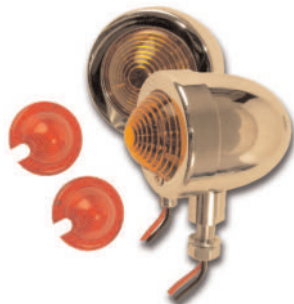

30-65201
Brake Lever

Fits: Rocket III Touring, Thunderbird,
Thunderbird 1600/1700
Replaces OEM: T2020444

30-65211
Brake Lever

Fits: Daytona 675, '09-'11
Street Triple, Speed Triple
Replaces OEM: T2025702

30-65221
Brake Lever

Fits: Tiger 1050
Replaces OEM: T2025750

NEW 6-VOLT COIL 24-72454

6-Volt dual lead coil. This coil is the same as our 24-72451 except it is a 6-volt rather than 12 volt coil. The HT leads (spark plug wires) are 590mm (23 1/2") long and the mounting bolts are 90mm (3 9/16") apart center to center. Primary resistance 1.09 ohms. Secondary resistance 13-14 ohms

NOTE: This coil is not an oem fitment/replica.
One potential use is when an old British twin is converted from points ignition to electronic ignition and dual plugged.

NEW PRODUCT UPDATE

NEW MINI DECO LIGHTS