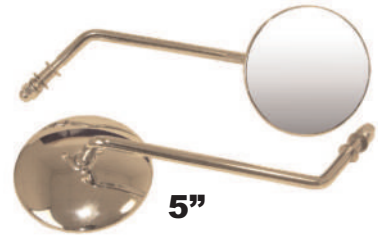

Custom mirrors available in Chrome
or Satin Black Finish, with hardware for
Harley®, 10mm Universal and Yamaha Apps.

4"

4" mirror available in 4" and
5" Stems with Harley®
style fittings.

Left or Right side
Sold Each.

20-21794 4"
20-21795 5"

5"

NEW 46MM CLAMP-ON-AIR FILTER

12-55746

Universal tapered clamp-on air filter with chrome
end caps for carburetor's with a 46mm outside
diameter intake bell.

Diameter is 75mm (3") tapering to a 50mm (2")
lustrously chromed end cap.